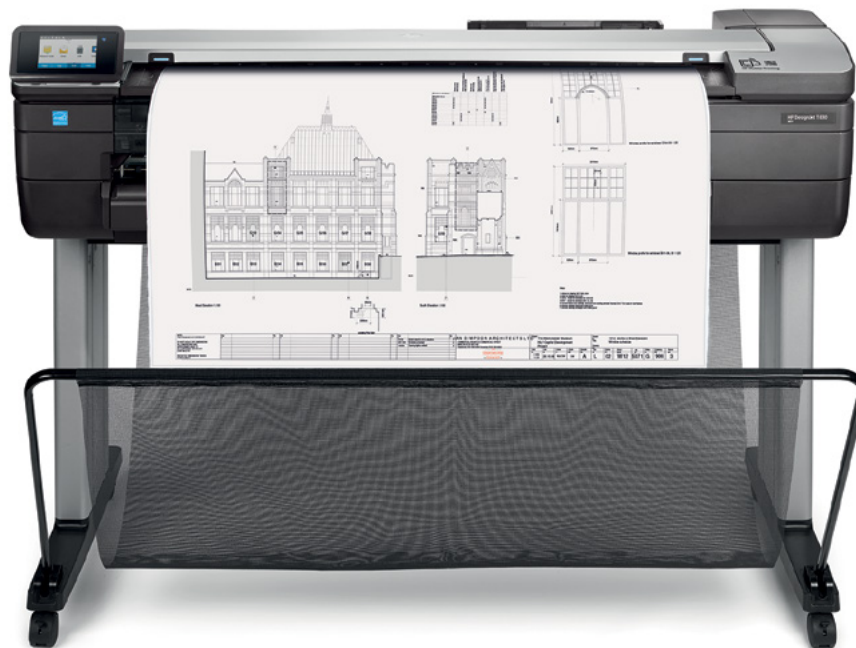

HP DesignJet T830 Multifunction Printer

Multifunction reinvented—built-in scanner at an unbeatable price¹

Print, scan, copy, and share—robust, compact 36-inch Wi-Fi MFP for office and construction